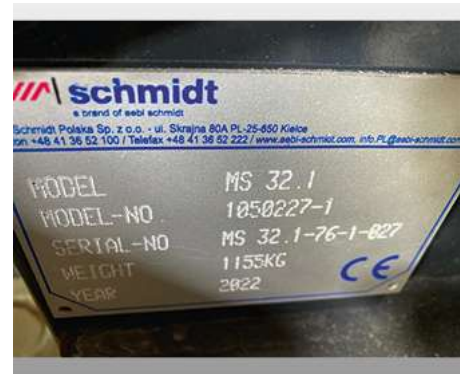

Used machines offer

Snow Plough MS 32 1 - NEW Snow Plough MS 32 1

Offer number: UM2856723

Brand: Schmidt
 Mat.-Nr.: 1050227-1
 Year of manufacture: 2022
 Serialnumber: MS 32.1-76-1-027
 Running hours: 0 h
 Mileage: 0 km
 Condition: Class 5+
 Location: Switzerland
 3401 Burgdorf

Price: **On request**

New Snow Plough MS 32.1

Gallery

Equipment

Basic equipment	
301730	TARRON MS 32.1 snow plow
441718	Raised share left and right (surcharge)
Scraper Bar	
183553	Steel scraper strips 20 mm (set) with shock absorber strip and stabilizing spring
694517	snow plow for wheel loader or tractor (without lifting device)
Add-On Adjustment Group	
839439	Universal mounting plate for self-welding, 1080 mm (floating)
476931	Hydraulic adjustment group (pivoting) for tractor attachment and wheel loader
647751	adjustment size Hydraulic clutches - ISO 7241 cone seal (S) (size 12/ BG3) - 1 cell
Other required equipment	
868929	Impellers with stroke limitation, only at 32° (set)
163738	storage foot (set)
Additional options	
316413	No snow dust protection selected
513162	side deflector i. V. with shock absorber strips (set)